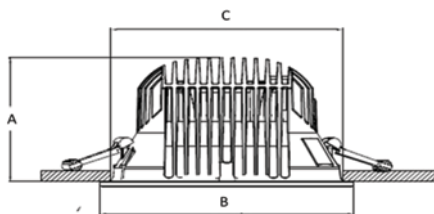

Product ID	A (mm)	B (mm)	C (mm)
Mini - DN488 M-A	88.5	ø163	ø150
Compact Power - DN498 M-A	119.5	ø218.3	ø200

Dimensions in mm (Nominal)

LuxSpace Gen III Wall-wash continued

LUXSPACE GEN III WALL-WASH

Family name	LuxSpace Gen III Wall-wash	Driver	External DALI driver
Model	Mini - DN488 M-A Compact Power - DN498 M-A	Dimmable	DALI Compatible
Lumen/ Watt	3000K Mini - 12W/ 960lm Compact Power -23W/ 1900lm 4000K Mini - 12W/ 1000lm Compact Power -23W/ 2000lm	Installation	Recessed mounting with flexible spring clips
Correlated Colour Temperature (CCT)	3000K, 4000K	IP rating	IP20
Colour Rendering Index (CRI)	80	Colour of housing	White
Flex and Plug	Yes	Application	Retail, Hospitality, Offices
Lifetime L70*	50,000hrs	Accessories	Adaptor ring (White/Grey)
Unified Glare Ratio (UGR)	22	Reflector	Matt
		Suspension Height - min/max	n/a
		Maximum Run Length	n/a